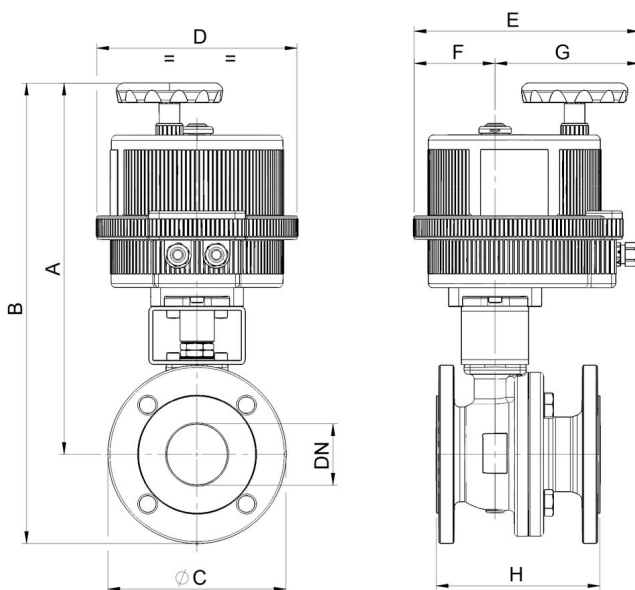

Spécifications techniques