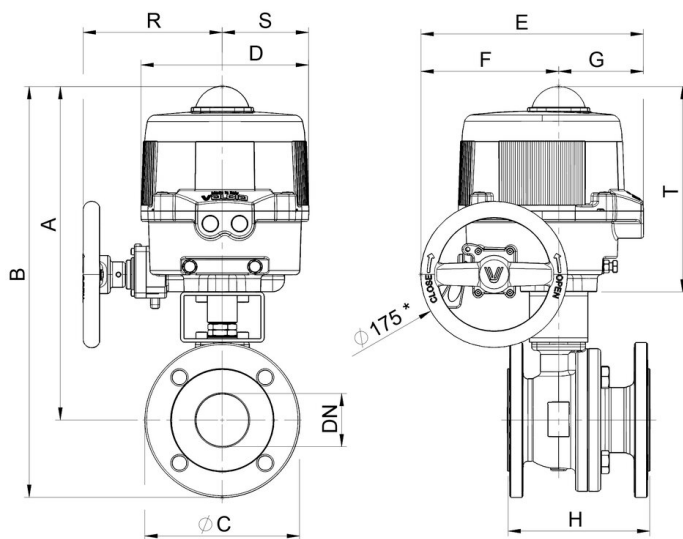

Spécifications techniques

* mod.VB030M-VB060M Q10mm SENZA VOLANTINO - without handwheel