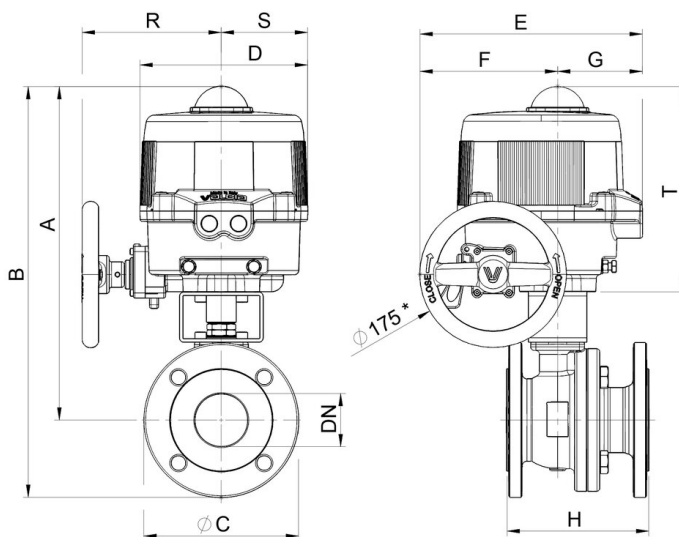

Spécifications techniques

* mod.VB030M-VB060M Q10mm SENZA VOLANTINO - without handwheel